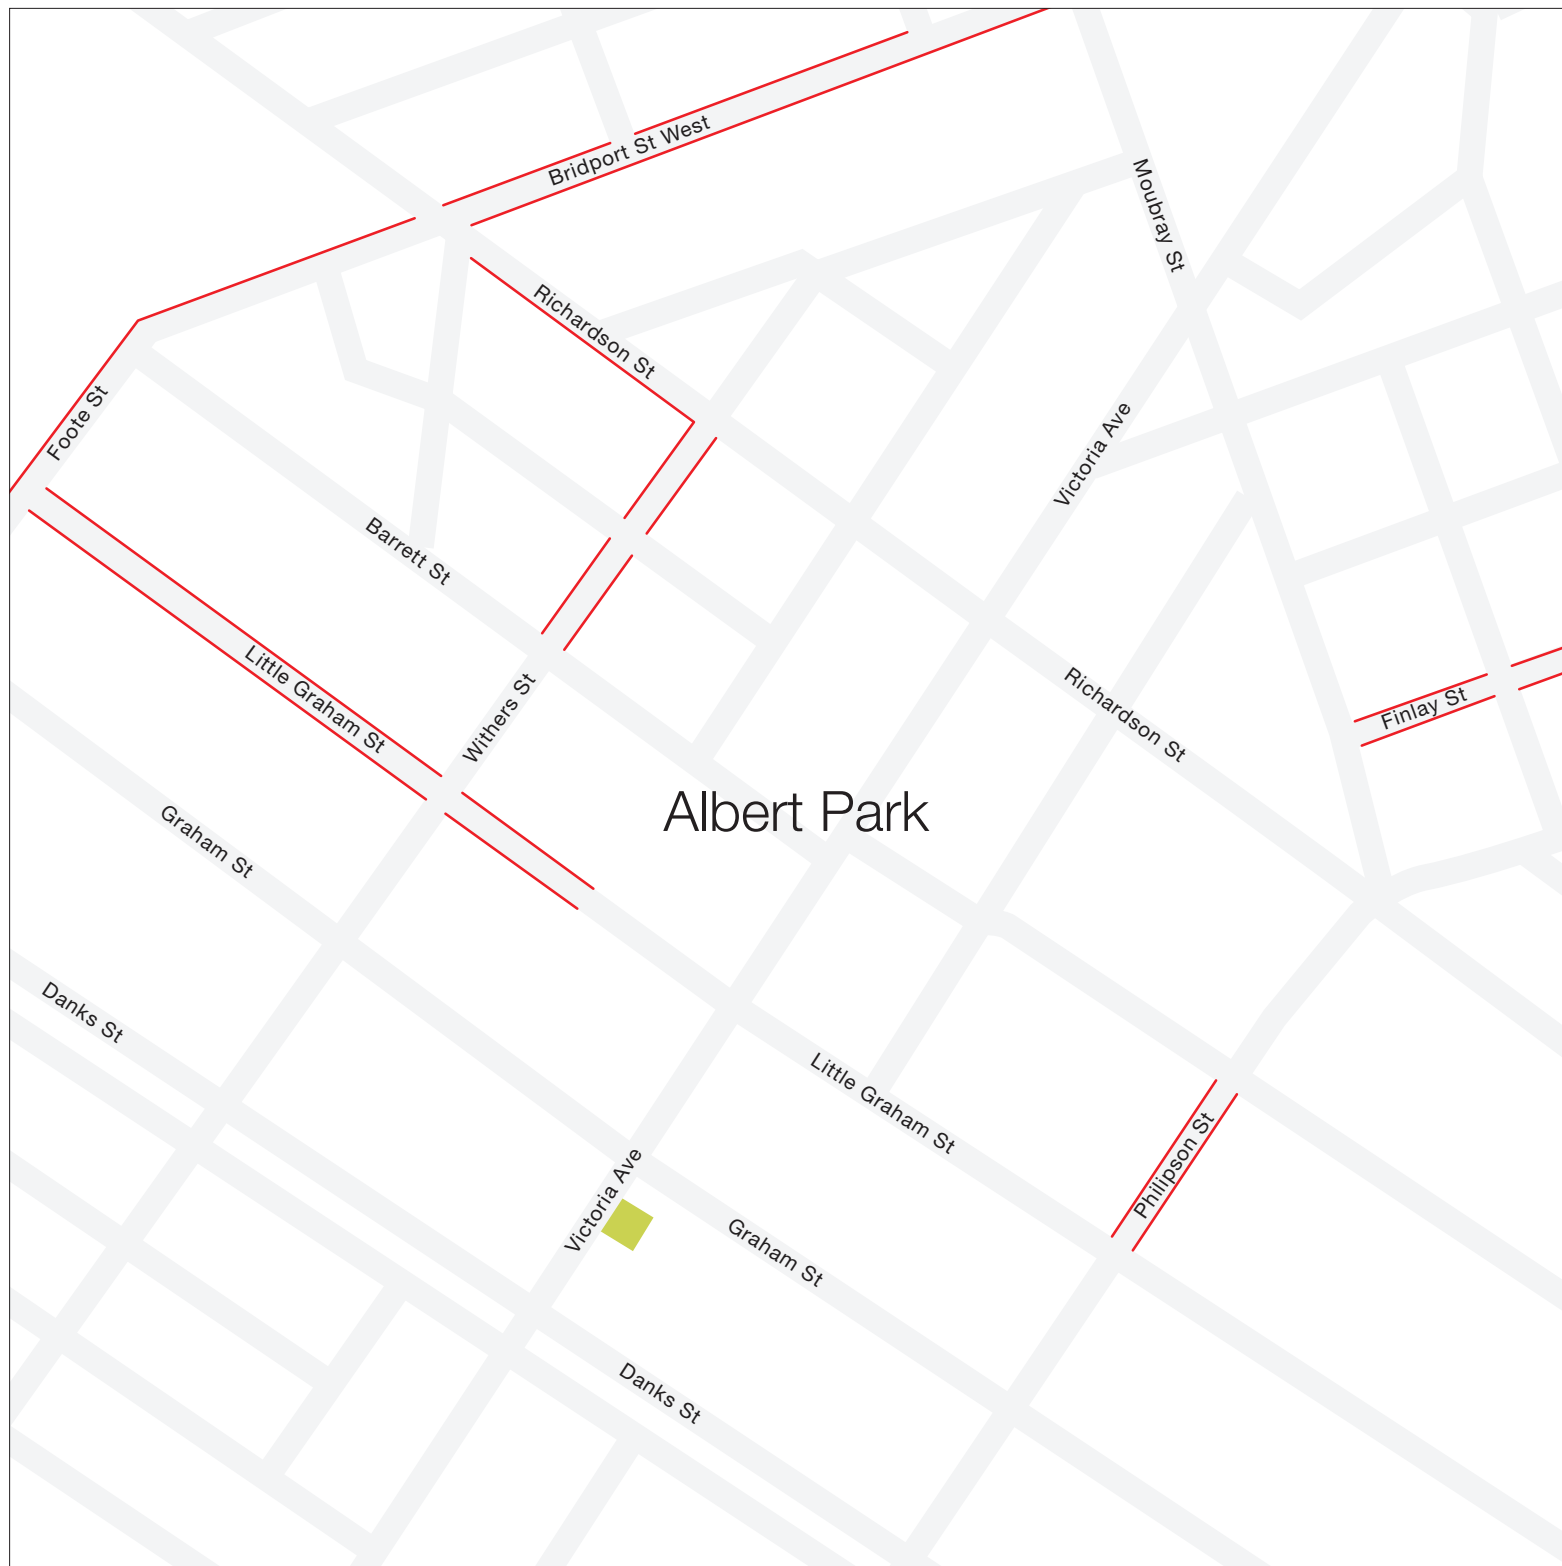

# Workshop location and parking

## Key:

— Unlimited parking

■ Workshop Location

Pagoda (upstairs)  
135 Victoria Ave  
Albert Park